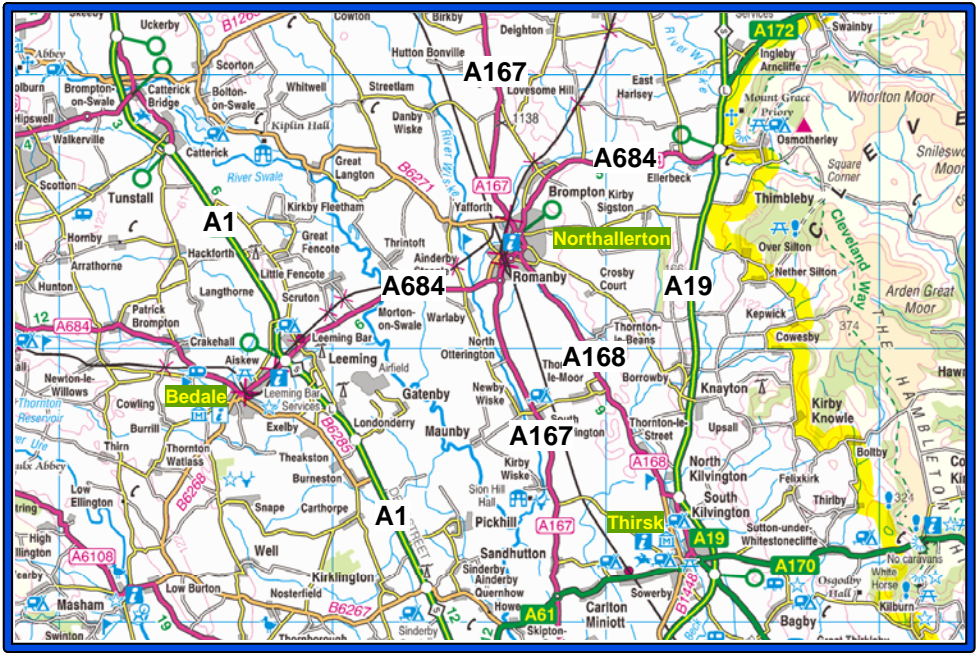

# Hambleton District Council

- P Visitor Parking at Stone Cross
- Northallerton National Rail Station
- Bus Stops

Civic Centre  
 Northallerton Road  
 Brompton  
 North Yorkshire  
 DL6 2UU