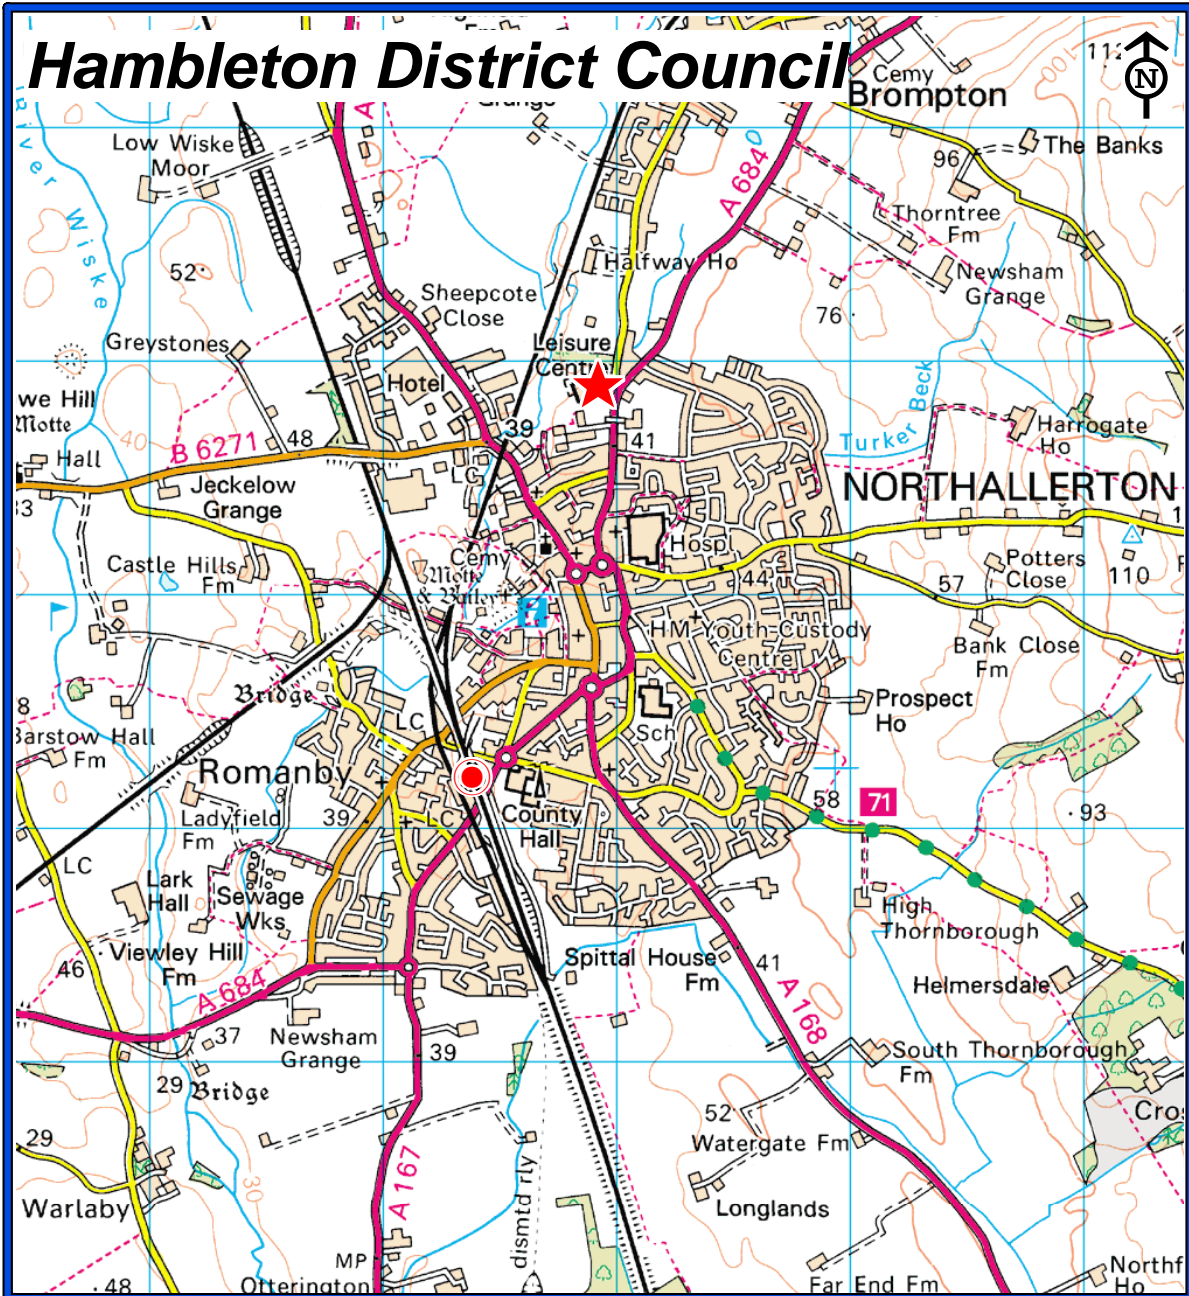

# Hambleton District Council

- P Visitor Parking at Stone Cross
- Northallerton National Rail Station
- Bus Stops

Civic Centre  
 Northallerton Road  
 Brompton  
 North Yorkshire  
 DL6 2UU