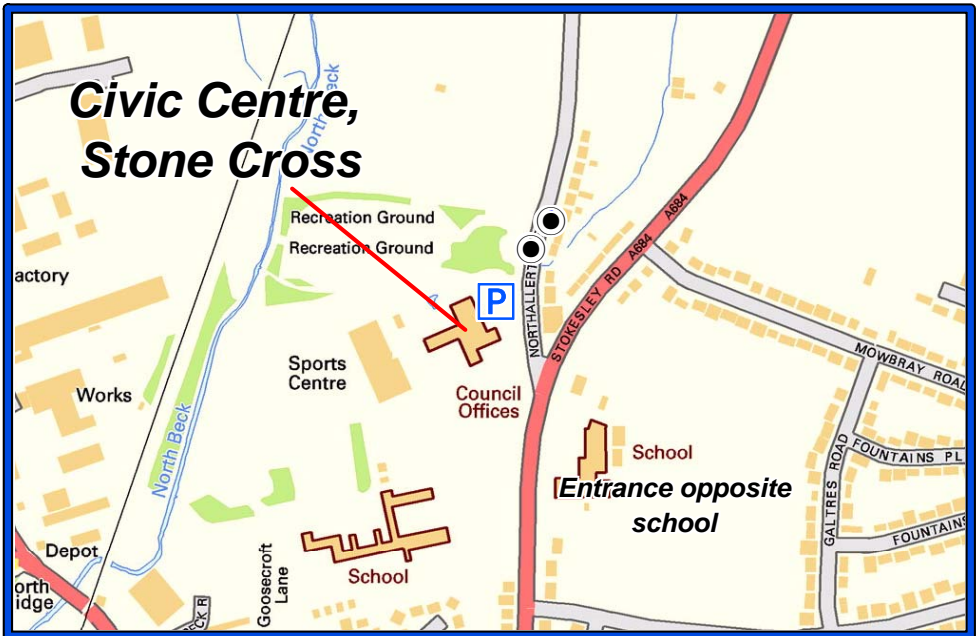

# Hambleton District Council

- P Visitor Parking at Stone Cross
- Northallerton National Rail Station
- Bus Stops

Civic Centre  
 Northallerton Road  
 Brompton  
 North Yorkshire  
 DL6 2UU